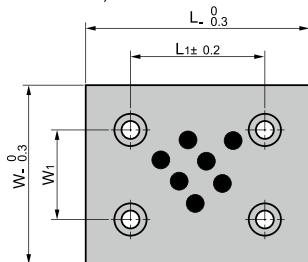

Notes

材质 Material

高力黄铜+石墨  
Bronze with Graphite

不含螺丝

Screws not included.

运动方向

Sliding Direction  
W=18, L=28 L=50

W=28 L=75 or more

W= 18 to 38, L= 50 to 100  
W= 48, L= 75 to 125

W= 75, L= 75 to 125  
W= 100, L= 100 and 125

W=18 to 48, L=150

W= 75 and 100, L= 150

Order Code	W	L	W <sub>1</sub>	W <sub>2</sub>	d	h	Mounting Bolt
DTTB.20	18	50	-	20	6.5	1.5	M6
		75		45			
		100		70			
		150		60			
	28	50	-	20	10	0.8	M8
		75		45			
		100		70			
		150		60			
	38	50	-	20	10	0.8	M8
		75		45			
		100		70			
		150		60			
	48	75	-	45	10	0.8	M8
		100		70			
		125		95			
		150		60			
	75	75	45	45	10	0.8	M8
		100		70			
		125		95			
		150		60			
100	100	70	70	10	0.8	M8	
	125		95				
	150		60				