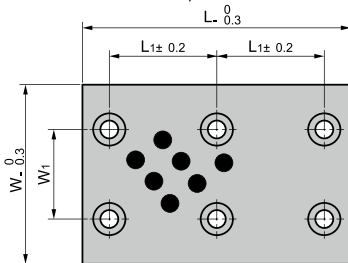

Notes

材质 Material

高力黄铜+石墨  
Bronze with Graphite

不含螺丝

Screws not included.

运动方向

Sliding Direction  
W=18, L=28 L=50

W=28 L=75 or more

W= 18 to 38, L= 50 to 100  
W= 48, L= 75 to 125

W= 75, L= 75 to 125  
W= 100, L= 100 and 125

W=18 to 48, L=150

W= 75 and 100, L= 150

Order Code	W	L	W <sub>1</sub>	W <sub>2</sub>	d	h	Mounting Bolt
DTTB.20	18	50	-	20	6.5	1.5	M6
		75		45			
		100		70			
		150		60			
	28	50	-	20	10	0.8	M8
		75		45			
		100		70			
		150		60			
	38	50	-	20	10	0.8	M8
		75		45			
		100		70			
		150		60			
	48	75	-	45	10	0.8	M8
		100		70			
		125		95			
		150		60			
	75	75	45	45	10	0.8	M8
		100		70			
		125		95			
		150		60			
100	100	70	70	10	0.8	M8	
	125		95				
	150		60				