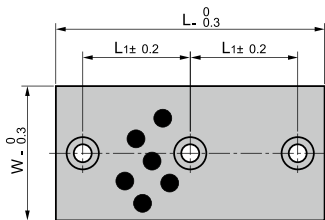

Notes

材质 Material

高力黄铜+石墨  
Bronze with Graphite

不含螺丝

Screws not included.

运动方向

Sliding Direction  
W=18, L=28 L=50

W=28 L=75 or more

W= 18 to 38, L= 50 to 100  
W= 48, L= 75 to 125

W= 75, L= 75 to 125  
W= 100, L= 100 and 125

W=18 to 48, L=150

W= 75 and 100, L= 150

Order Code	W	L	W <sub>1</sub>	W <sub>2</sub>	d	h	Mounting Bolt
DTTB.20	18	50	-	20	6.5	1.5	M6
		75		45			
		100		70			
		150		60			
	28	50	-	20	10	0.8	M8
		75		45			
		100		70			
		150		60			
	38	50	-	20	10	0.8	M8
		75		45			
		100		70			
		150		60			
	48	75	-	45	10	0.8	M8
		100		70			
		125		95			
		150		60			
	75	75	45	45	10	0.8	M8
		100		70			
		125		95			
		150		60			
100	100	70	70	10	0.8	M8	
	125		95				
	150		60				