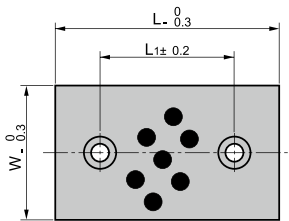

Notes

材质 Material

高力黄铜+石墨  
Bronze with Graphite

不含螺丝

Screws not included.

运动方向

Sliding Direction  
W=18, L=28 L=50

W=28 L=75 or more

W= 18 to 38, L= 50 to 100  
W= 48, L= 75 to 125

W= 75, L= 75 to 125  
W= 100, L= 100 and 125

W=18 to 48, L=150

W= 75 and 100, L= 150

Order Code	W	L	W <sub>1</sub>	W <sub>2</sub>	d	h	Mounting Bolt
DTTB.20	18	50	-	20	6.5	1.5	M6
		75		45			
		100		70			
		150		60			
	28	50	-	20	10	0.8	M8
		75		45			
		100		70			
		150		60			
	38	50	-	20	10	0.8	M8
		75		45			
		100		70			
		150		60			
	48	75	-	45	10	0.8	M8
		100		70			
		125		95			
		150		60			
	75	75	45	45	10	0.8	M8
		100		70			
		125		95			
		150		60			
100	100	70	70	10	0.8	M8	
	125		95				
	150		60				