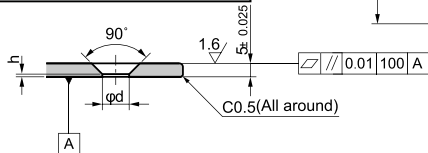

Notes

材质 Material

高力黄铜+石墨  
Bronze with Graphite

不含螺丝

Screws not included.

运动方向

Sliding Direction  
W=18, L=28 L=50

W=28 L=75 or more

W= 18 to 38, L= 50 to 100  
W= 48, L= 75 to 125

W= 75, L= 75 to 125  
W= 100, L= 100 and 125

W=18 to 48, L=150

W= 75 and 100, L= 150

Order Code	W	L	W <sub>1</sub>	W <sub>2</sub>	d	h	Mounting Bolt
DTTB.20	18	50	-	20	6.5	1.5	M6
		75		45			
		100		70			
		150		60			
	28	50	-	20	10	0.8	M8
		75		45			
		100		70			
		150		60			
	38	50	-	20	10	0.8	M8
		75		45			
		100		70			
		150		60			
	48	75	-	45	10	0.8	M8
		100		70			
		125		95			
		150		60			
	75	75	45	45	10	0.8	M8
		100		70			
		125		95			
		150		60			
100	100	70	70	10	0.8	M8	
	125		95				
	150		60				